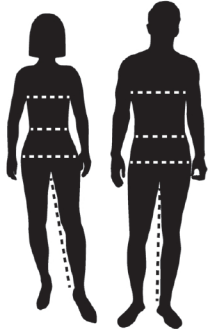

SIZE CHART

How to order correct size

From the appropriate chart below, order the Badger Sportswear label size letter that corresponds to the range that includes the actual body measurements in inches.

How to measure

Bust/Chest: With arms relaxed at sides, measure around the body at the fullest part of the bust/ chest, keeping the tape parallel to the floor.

Waist: Measure around the body (not on top of clothing) at the waist level. Hip: With feet together, measure around the fullest part at the hip level, keeping the tape parallel to the floor.

Inseam: With feet slightly apart, measure vertically from the top inside of the leg down to the ankle bone.

	SIZE LABEL	XS	S	M	L	XL	2XL	3XL	4XL	5XL
ADULT/ MEN'S	CHEST	32-34	34-36	38-40	42-44	46-48	50-52	54-56	58-60	62-64
	WAIST	26-28	28-30	32-34	36-38	40-42	44-46	48-50	52-54	56-58
	INSEAM	28	29	30	31	32	33	33	34	34
WOMEN'S	BUST	29-32	32-34	34-37	37-41	41-44	44-47			
	WAIST	24-26	26-28	28-31	31-34	34-37	37-40			
	HIP	33-36	36-38	38-41	41-44	44-47	47-50			
	INSEAM	28	28	29	29	30	30			
	SIZE LABEL	XS (6)	S (7/8)	M (10/12)	L (14)	XL (16)				
YOUTH	CHEST	24-26	26-28	28-30	30-32	32-34				
	WAIST	20-22	22-24	24-26	26-28	28-30				
	INSEAM	22	24	26	28	29				
GIRLS	BUST	22-24	24-26	26-28	28-30	30-32				
	WAIST	20-22	22-24	24-26	26-28	28-30				
	HIP	26-28	28-30	30-32	32-34	34-36				
	INSEAM	23	24	25	26	27				
	SIZE LABEL	2T	3T	4T						
TODDLER	CHEST	20-21	21-22	22-23						
	WAIST	20-21	21-22	22-23						
	INSEAM	14	15	16						

	SIZE LABEL	XS	S	M	L	XL	2XL	3XL	4XL
ADULT/ MEN'S	CHEST	31	33-35	37-39	41-43	45-47	49-51	53-55	57-59
	WAIST	27	28-30	31-33	34-36	38-40	42-44	46-48	50-52
WOM- EN'S	CHEST	29	31-33	35-37	39-41	43-45	47-49	51-53	
	WAIST	22	23-25	26-28	29-31	32-34	35-37	38-40	
	SIZE LABEL	XS (6)	S (7/8)	M (10/12)	L (14)	XL (16)			
YOUTH / GIRLS	CHEST	23	24-26	27-29	30-32	33-35			
	WAIST	19	20-22	23-25	26-28	29-31			